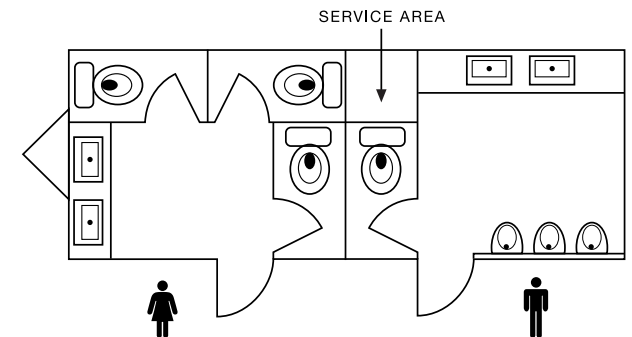

SUITABLE FOR A MAXIMUM OF 300 GUESTS

Length: 20' (6.1m)

Width: 7'8" (2.34m)

Height: 9'8" (3.0m)

Requires two 16 amp power supplies

Length including towing frame: 24' (7.3m)

Ladies: 3 WCs, 2 handbasins, 1 hand dryer

CLASSICAL
TOILET HIRE

The Contemporary

SUITABLE FOR A MAXIMUM
OF 300 GUESTS

Length: 20' (6.1m)
Width: 7'8" (2.34m)
Height: 9'8" (3.0m)

Length including towing frame: 24' (7.3m)
Ladies: 3 WCs, 2 handbasins, 1 hand dryer
Gents: 2 WCs, 3 urinals, 1 hand dryer